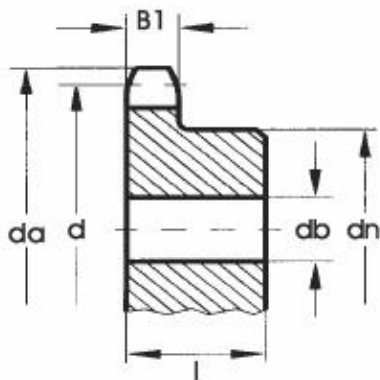

Kettenräder

mit Nabe 1603

rolle Bestell-Nr.	Zähne- zahl	Vor- bohr- ung db	max. Bohrung	Naben- durchm. d_n	Naben- länge l	Teil- kreis d	Kopf- kreis d_a	Gewicht kg
2009931	9	10,0	15,0	24,0	25,0	37,132	42,0	0,100
2010931	10	10,0	16,0	26,0	25,0	41,098	45,9	0,120
2011931	11	10,0	18,0	29,0	25,0	45,078	49,9	0,140
2012931	12	10,0	21,0	33,0	28,0	49,069	53,9	0,200
2013931	13	10,0	24,0	37,0	28,0	53,068	57,9	0,260
2014931	14	10,0	26,0	41,0	28,0	57,073	61,9	0,320
2015931	15	10,0	30,0	45,0	28,0	61,083	65,9	0,380
2016931	16	12,0	32,0	50,0	28,0	65,098	69,9	0,460
2017931	17	12,0	32,0	52,0	28,0	69,116	74,0	0,500
2018931	18	12,0	35,0	56,0	28,0	73,136	78,0	0,580
2019931	19	12,0	38,0	60,0	28,0	77,159	82,0	0,660
2020931	20	12,0	40,0	64,0	28,0	81,184	86,0	0,760
2021931	21	14,0	44,0	68,0	28,0	85,211	90,1	0,860
2022931	22	14,0	46,0	70,0	28,0	89,239	94,1	0,900
2023931	23	14,0	46,0	70,0	28,0	93,268	98,1	0,940
2024931	24	14,0	46,0	70,0	28,0	97,298	102,1	0,980
2025931	25	14,0	46,0	70,0	28,0	101,330	106,2	1,020
2026931	26	16,0	46,0	70,0	30,0	105,362	110,2	1,060
2027931	27	16,0	46,0	70,0	30,0	109,395	114,2	1,100
2028931	28	16,0	46,0	70,0	30,0	113,429	118,3	1,160
2029931	29	16,0	53,0	80,0	30,0	117,463	122,3	1,420
2030931	30	16,0	53,0	80,0	30,0	121,498	126,3	1,460
2031931	31	16,0	58,0	90,0	30,0	125,533	130,4	1,700
2032931	32	16,0	58,0	90,0	30,0	129,569	134,4	1,780
2033931	33	16,0	58,0	90,0	30,0	133,605	138,4	1,840
2034931	34	16,0	58,0	90,0	30,0	137,642	142,5	1,870
2035931	35	16,0	58,0	90,0	30,0	141,679	146,5	1,920
2036931	36	16,0	58,0	90,0	35,0	145,716	150,6	2,180
2038931	38	16,0	58,0	90,0	35,0	153,791	158,6	2,240
2040931	40	16,0	58,0	90,0	35,0	161,868	166,7	2,700

Kette:	1603
Teilung:	12,70 mm
Innere Breite:	7,75 mm
Rolle:	8,51 mm
Zahnbreite B1:	7,10 mm

Rollenketten-Depot
Engl GmbH
Hallerstr. 28R
90419 Nürnberg

Registergericht:
Amtsgericht Nürnberg
Registernummer: HRB
4175