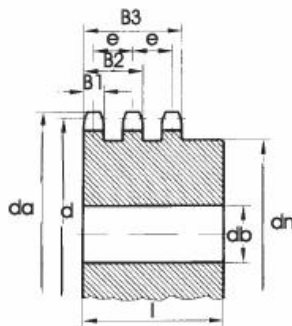

Kettenräder

mit Nabe 1603 / 2

rd Bestell-Nr.	Zähne- zahl	Vor- bohr- ung db	max. Bohrung	Naben- durchm. d _n	Naben- länge l	Teil- kreis d	Kopf- kreis d _a	Gewicht kg
2010932	10	10,0	18,0	28,0	32,0	41,098	45,9	0,180
2011932	11	12,0	20,0	32,0	35,0	45,078	49,9	0,240
2012932	12	12,0	23,0	35,0	35,0	49,069	53,9	0,300
2013932	13	12,0	24,0	38,0	35,0	53,068	57,9	0,370
2014932	14	12,0	26,0	42,0	35,0	57,073	61,9	0,440
2015932	15	12,0	30,0	46,0	35,0	61,083	65,9	0,510
2016932	16	16,0	32,0	50,0	38,0	65,098	69,9	0,630
2017932	17	16,0	34,0	54,0	38,0	69,116	74,0	0,740
2018932	18	16,0	36,0	58,0	38,0	73,136	78,0	0,840
2019932	19	16,0	40,0	62,0	38,0	77,159	82,0	0,960
2020932	20	16,0	43,0	66,0	38,0	81,184	86,0	1,100
2021932	21	16,0	46,0	70,0	40,0	85,211	90,1	1,280
2022932	22	16,0	46,0	70,0	40,0	89,239	94,1	1,360
2023932	23	16,0	46,0	70,0	40,0	93,268	98,1	1,440
2024932	24	16,0	48,0	75,0	40,0	97,298	102,1	1,620
2025932	25	16,0	53,0	80,0	40,0	101,330	106,2	1,820
2026932	26	16,0	55,0	85,0	40,0	105,362	110,2	1,950
2027932	27	16,0	55,0	85,0	40,0	109,395	114,2	2,080
2028932	28	16,0	58,0	90,0	40,0	113,429	118,3	2,320
2030932	30	16,0	65,0	100,0	40,0	121,498	126,3	2,740
2031932	31	20,0	65,0	100,0	40,0	125,533	130,4	2,800
2032932	32	20,0	65,0	100,0	40,0	129,569	134,4	2,880
2035932	35	20,0	65,0	100,0	40,0	141,679	146,5	3,380
2036932	36	20,0	65,0	100,0	40,0	145,716	150,6	3,520
2038932	38	20,0	65,0	100,0	40,0	153,791	158,6	3,180
2039932	39	20,0	65,0	100,0	40,0	157,829	162,7	4,120
2040932	40	20,0	65,0	100,0	40,0	161,868	166,7	4,260
2045932	45	23,0	58,0	90,0	50,0	182,062	188,0	3,860
2057932	57	23,0	58,0	90,0	50,0	230,541	236,4	4,150
2076932	76	23,0	65,0	100,0	56,0	307,320	313,3	5,960
2095932	95	23,0	65,0	100,0	56,0	384,111	290,1	8,200
2114932	114	23,0	65,0	100,0	63,0	460,907	466,9	10,580

Kette: 1603/2
 Teilung: 12,70 mm
 Innere Breite: 7,75 mm
 Rolle: 8,51 mm
 Zahnbreite B1: 7,10 mm

Zahnbreite B2: 21,00 mm
 Zahnbreite B3: 34,90 mm
 Querteilung e: 13,92 mm
 Kettenräder ab
 38 Zähne aus Grauguss