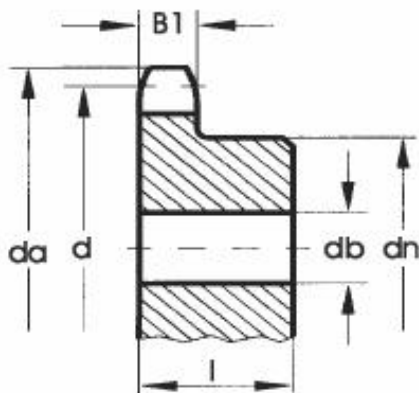

Kettenräder

mit Nabe 2191

rd Bestell-Nr.	Zähne- zahl	Vor- bohr- ung db	max. Bohrung	Naben- durchm. d _n	Naben- länge l	Teil- kreis d	Kopf- kreis d _a	Gewicht kg
2010915	10	8,0	12,0	20,0	20,0	30,824	34,5	0,050
2011915	11	8,0	14,0	22,0	25,0	33,809	37,5	0,080
2012915	12	8,0	16,0	25,0	25,0	36,802	40,5	0,100
2013915	13	8,0	18,0	28,0	25,0	39,801	43,5	0,110
2014915	14	8,0	20,0	31,0	25,0	42,809	46,5	0,160
2015915	15	8,0	22,0	34,0	25,0	45,813	49,5	0,190
2016915	16	10,0	24,0	37,0	28,0	48,823	52,5	0,240
2017915	17	10,0	26,0	40,0	28,0	51,837	55,5	0,280
2018915	18	10,0	28,0	43,0	28,0	54,852	58,6	0,320
2019915	19	10,0	30,0	45,0	28,0	57,869	61,6	0,360
2020915	20	10,0	30,0	46,0	28,0	60,888	64,6	0,390
2021915	21	12,0	30,0	48,0	28,0	63,908	67,6	0,420
2022915	22	12,0	32,0	50,0	28,0	66,929	70,6	0,460
2023915	23	12,0	32,0	52,0	28,0	69,951	73,7	0,510
2024915	24	12,0	34,0	54,0	28,0	72,974	76,7	0,540
2025915	25	12,0	35,0	57,0	28,0	75,997	79,7	0,610
2026915	26	12,0	38,0	60,0	28,0	79,021	82,7	0,660
2027915	27	12,0	38,0	63,0	28,0	82,046	85,7	0,680
2028915	28	12,0	38,0	66,0	28,0	85,072	88,8	0,800
2030915	30	12,0	38,0	70,0	28,0	91,123	94,8	0,890
2032915	32	16,0	42,0	70,0	30,0	97,177	100,9	0,980
2033915	33	16,0	42,0	70,0	30,0	100,204	103,9	1,000
2034915	34	16,0	42,0	70,0	30,0	103,231	106,9	1,020
2035915	35	16,0	42,0	70,0	30,0	106,259	110,0	1,040
2036915	36	16,0	42,0	70,0	30,0	109,287	113,0	1,060
2038915	38	16,0	42,0	70,0	30,0	115,344	119,0	1,120
2040915	40	16,0	46,0	70,0	30,0	121,401	125,1	1,150

Kettenräder aus Grauguß

2045915	45	19,0	42,0	70,0	32,0	136,546	141,1	1,800
2057915	57	19,0	42,0	70,0	32,0	172,906	176,9	2,000
2076915	76	19,0	42,0	70,0	32,0	230,490	234,9	2,100
2095915	95	19,0	44,0	80,0	40,0	288,083	292,5	3,300
2114915	114	19,0	44,0	80,0	40,0	345,680	349,6	4,240

Kette: 2191
 Teilung: 9,525 mm
 Innere Breite: 5,720 mm
 Rolle: 6,350 mm
 Zahnbreite B1: 5,300 mm

Rollenketten-Depot
 Engl GmbH
 Hallerstr. 28R
 90419 Nürnberg

Registergericht:
 Amtsgericht Nürnberg
 Registernummer: HRB
 4175